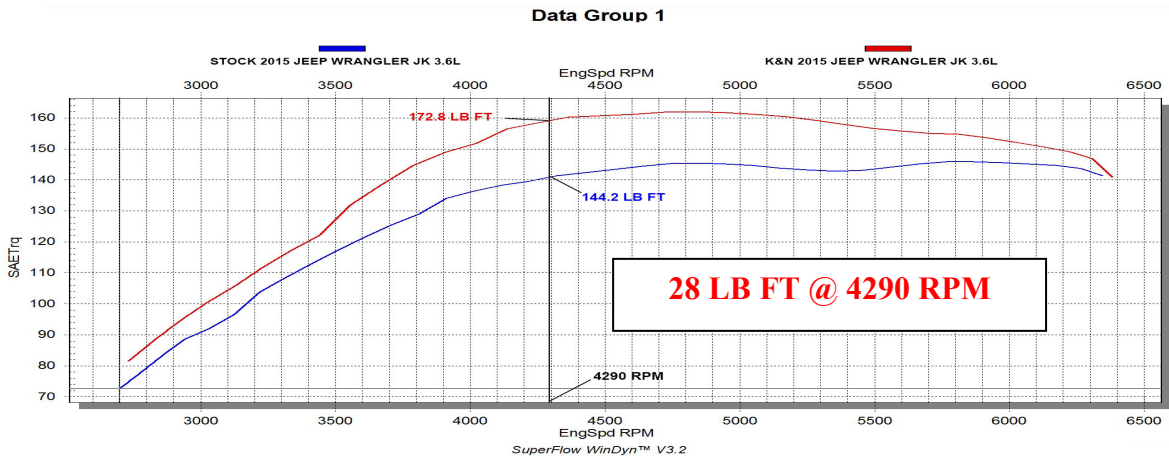

K&N Engineering Inc.
Data Group 1

Run Title: 2015 Jeep Wrangler JK 3.6L
Run Notes: Stock run. 100563 miles. 2nd gear run.
Run Date: 3/24/26

Run Title: K&N 2015 Jeep Wrangler JK 3.6L
Run Notes: K&N intake kit P/N 70-1566 installed. 100563 miles. 2nd gear run.
Run Date: 3/24/26

Horsepower gains based on specific or similar vehicle dynamometer test. Results will vary. For more information, look up vehicle and/or testing protocols at KNFilters.com

701566DG