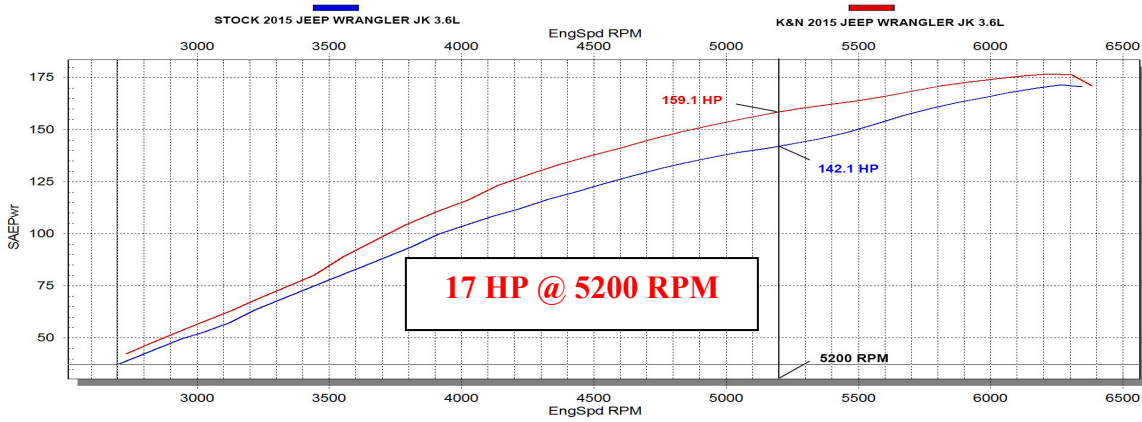

K&N Engineering Inc.
Data Group 1

Run Title: 2015 Jeep Wrangler JK 3.6L
Run Notes: Stock run. 100563 miles. 2nd gear run.
Run Date: 3/24/26

Run Title: K&N 2015 Jeep Wrangler JK 3.6L
Run Notes: K&N intake kit P/N 70-1566 installed. 100563 miles. 2nd gear run.
Run Date: 3/24/26

Horsepower gains based on specific or similar vehicle dynamometer test. Results will vary. For more information, look up vehicle and/or testing protocols at KNFilters.com

701566DG