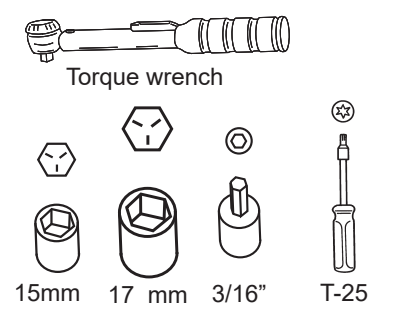

APPLICATION	MODEL YEAR	PART NUMBER
Dodge Ram 1500	2009 - 2018 (2019 - 2023 Classic)	75306-01A
Dodge Ram 2500/3500 (Does not work with factory dual exhaust)	2010 - 2018	75306-01A

REALTRUCK TECH SUPPORT 1-888-983-2204 (Press 2) Monday - Friday, 7:00 AM - 5:00 PM PST

Designed and manufactured by AMP Research®. Patent Number 6,830,257; 6,641,158; 6,834,875; 6,938,909; 6,942,233; 7,007,961; 7,055,839; 7,163,221; 7,367,574; 7,380,807; 7,398,985; 7,413,204; 7,487,986. Other US and Worldwide patents pending. Made in Mexico © 2024 AMP Research
Three-year limited warranty. Professional installation is recommended.