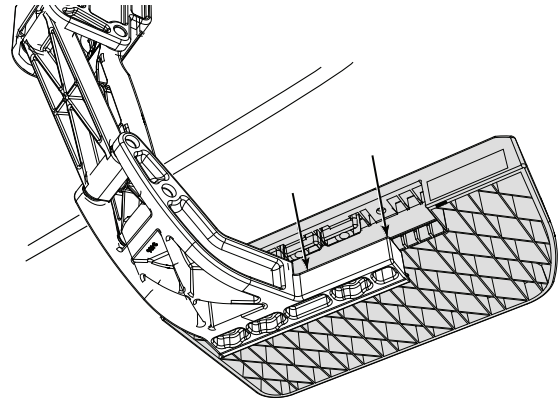

Hex Bolts: 41 ft-lbs / 55 Nm
(use new supplied bolts)

15mm

5

6

Insert PT Screws into corresponding holes and torque to 6 ft-lbs / 8 N.m.

NOTE: Overtightening may damage step pad.

T-25

7