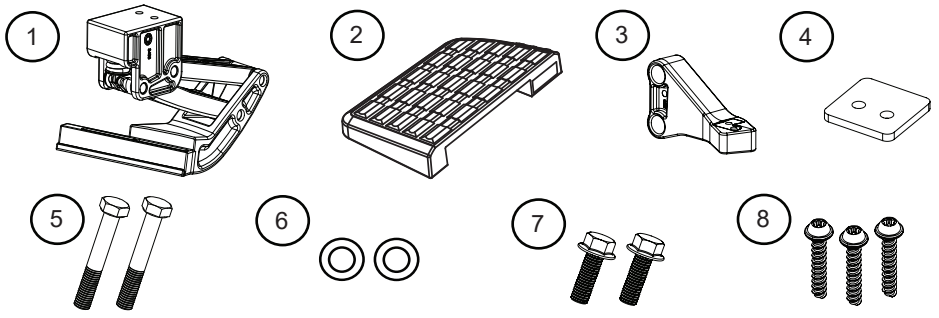

APPLICATION	MODEL YEAR	PART NUMBER
Dodge Ram 1500	2009 - 2018 (2019 - 2023 Classic)	75306-01A
Dodge Ram 2500/3500 (Does not work with factory dual exhaust)	2010 - 2018	75306-01A

REALTRUCK TECH SUPPORT 1-888-983-2204 (Press 2) Monday - Friday, 7:00 AM - 5:00 PM PST

Designed and manufactured by AMP Research®. Patent Number 6,830,257; 6,641,158; 6,834,875; 6,938,909; 6,942,233; 7,007,961; 7,055,839; 7,163,221; 7,367,574; 7,380,807; 7,398,985; 7,413,204; 7,487,986. Other US and Worldwide patents pending. Made in Mexico © 2024 AMP Research
Three-year limited warranty. Professional installation is recommended.