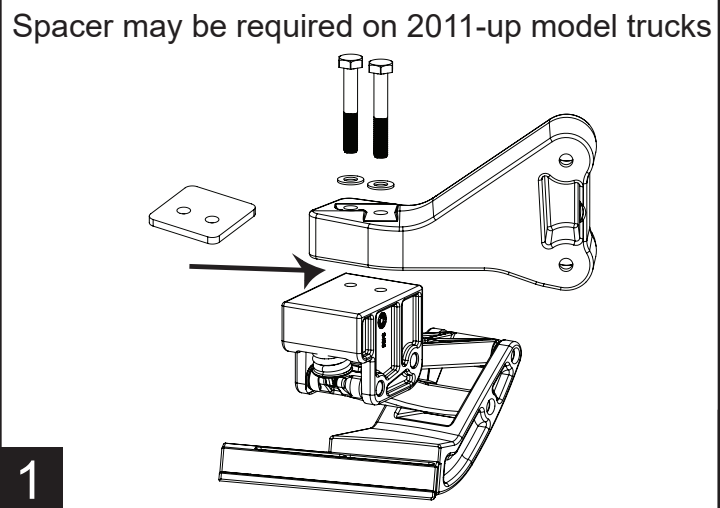

APPLICATION	MODEL YEAR	PART NUMBER
Dodge Ram 1500	2009 - 2018 (2019 - 2023 Classic)	75306-01A
Dodge Ram 2500/3500 (Does not work with factory dual exhaust)	2010 - 2018	75306-01A

REALTRUCK TECH SUPPORT 1-888-983-2204 (Press 2) Monday - Friday, 7:00 AM - 5:00 PM PST

Designed and manufactured by AMP Research®. Patent Number 6,830,257; 6,641,158; 6,834,875; 6,938,909; 6,942,233; 7,007,961; 7,055,839; 7,163,221; 7,367,574; 7,380,807; 7,398,985; 7,413,204; 7,487,986. Other US and Worldwide patents pending. Made in Mexico © 2024 AMP Research
Three-year limited warranty. Professional installation is recommended.