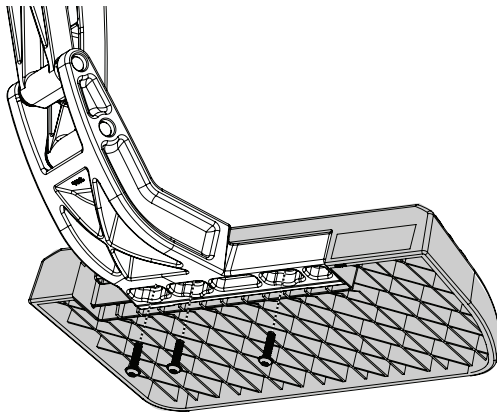

Hex Bolts: 41 ft-lbs / 55 Nm
(use new supplied bolts)

15mm

5

6

Insert PT Screws into corresponding holes and torque to 6 ft-lbs / 8 N.m.

NOTE: Overtightening may damage step pad.

T-25

7