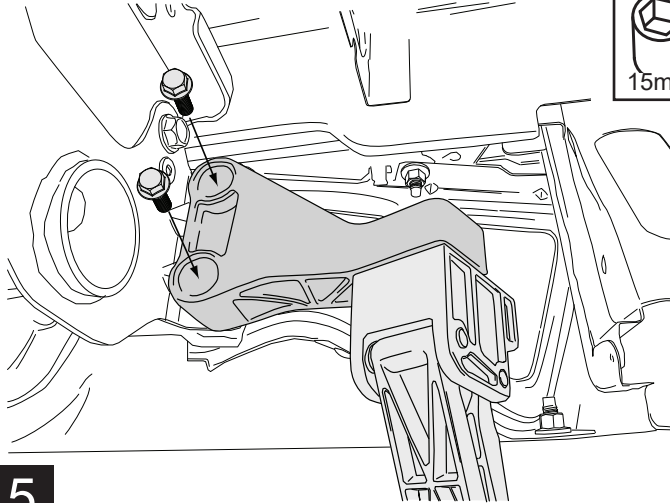

Hex Bolts: 41 ft-lbs / 55 Nm
(use new supplied bolts)

15mm

5

6

Insert PT Screws into corresponding holes and torque to 6 ft-lbs / 8 N.m.

NOTE: Overtightening may damage step pad.

T-25

7