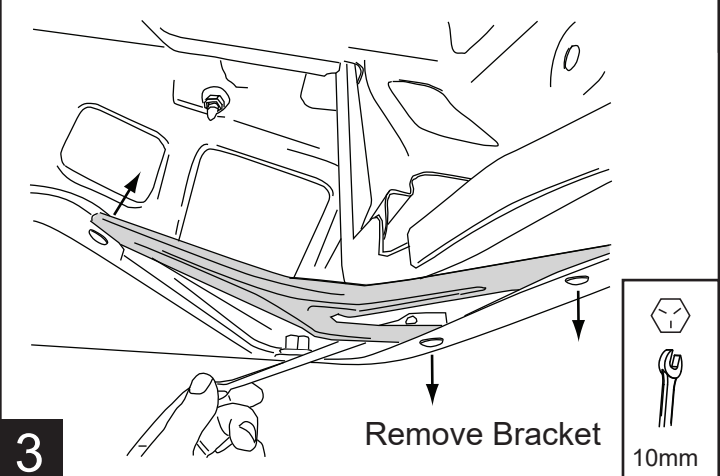

APPLICATION	MODEL YEAR	PART NUMBER
Dodge Ram 1500	2009 - 2018 (2019 - 2023 Classic)	75306-01A
Dodge Ram 2500/3500 (Does not work with factory dual exhaust)	2010 - 2018	75306-01A

REALTRUCK TECH SUPPORT 1-888-983-2204 (Press 2) Monday - Friday, 7:00 AM - 5:00 PM PST

Designed and manufactured by AMP Research®. Patent Number 6,830,257; 6,641,158; 6,834,875; 6,938,909; 6,942,233; 7,007,961; 7,055,839; 7,163,221; 7,367,574; 7,380,807; 7,398,985; 7,413,204; 7,487,986. Other US and Worldwide patents pending. Made in Mexico © 2024 AMP Research
Three-year limited warranty. Professional installation is recommended.