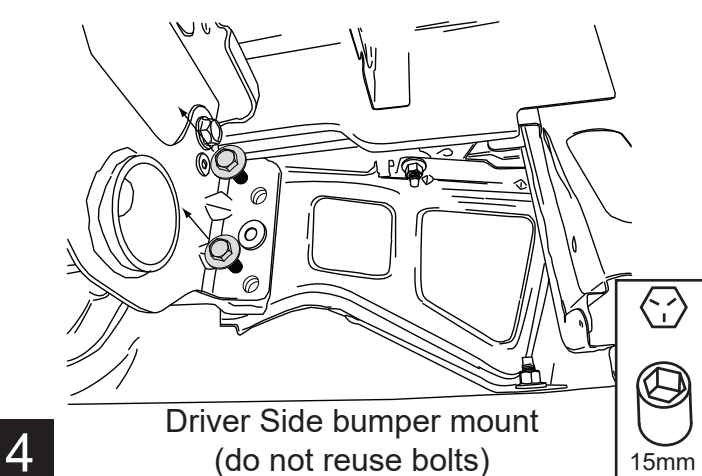

APPLICATION	MODEL YEAR	PART NUMBER
Dodge Ram 1500	2009 - 2018 (2019 - 2023 Classic)	75306-01A
Dodge Ram 2500/3500 (Does not work with factory dual exhaust)	2010 - 2018	75306-01A

REALTRUCK TECH SUPPORT 1-888-983-2204 (Press 2) Monday - Friday, 7:00 AM - 5:00 PM PST

Designed and manufactured by AMP Research®. Patent Number 6,830,257; 6,641,158; 6,834,875; 6,938,909; 6,942,233; 7,007,961; 7,055,839; 7,163,221; 7,367,574; 7,380,807; 7,398,985; 7,413,204; 7,487,986. Other US and Worldwide patents pending. Made in Mexico © 2024 AMP Research
Three-year limited warranty. Professional installation is recommended.