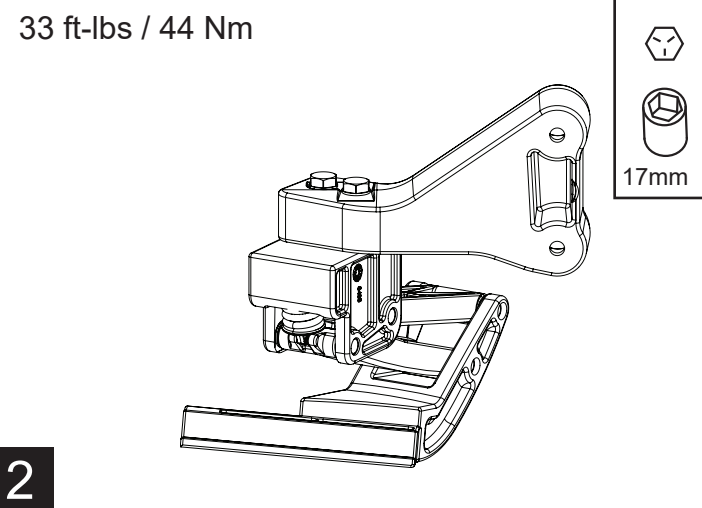

APPLICATION	MODEL YEAR	PART NUMBER
Dodge Ram 1500	2009 - 2018 (2019 - 2023 Classic)	75306-01A
Dodge Ram 2500/3500 (Does not work with factory dual exhaust)	2010 - 2018	75306-01A

REALTRUCK TECH SUPPORT 1-888-983-2204 (Press 2) Monday - Friday, 7:00 AM - 5:00 PM PST

Designed and manufactured by AMP Research®. Patent Number 6,830,257; 6,641,158; 6,834,875; 6,938,909; 6,942,233; 7,007,961; 7,055,839; 7,163,221; 7,367,574; 7,380,807; 7,398,985; 7,413,204; 7,487,986. Other US and Worldwide patents pending. Made in Mexico © 2024 AMP Research
Three-year limited warranty. Professional installation is recommended.