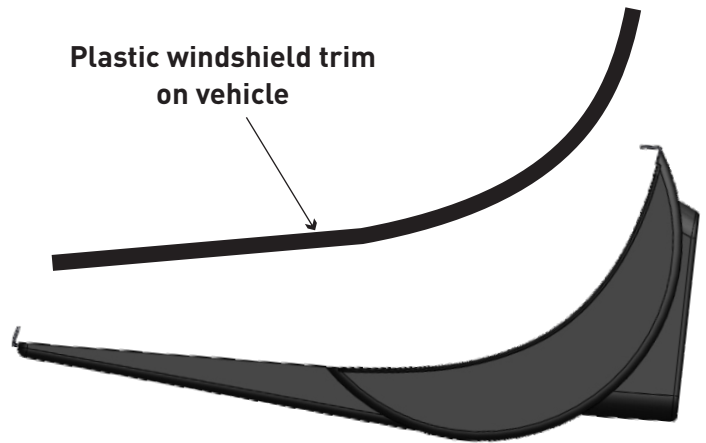

### 2008 JK Overhead Console Installation

Hook

1

Plastic windshield trim  
on vehicle

Console Side View

2

Press

- (1) Hook the rear tabs on the plastic windshield shroud.
- (2) Press the front where indicated in the picture to snap the console in place. That's it! Good job.