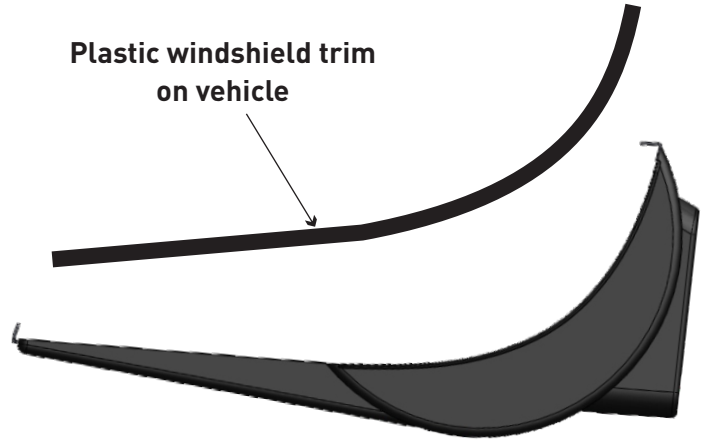

### 2008 JK Overhead Console Installation

Hook

1

Plastic windshield trim  
on vehicle

Console Side View

2

Press

- (1) Hook the rear tabs on the plastic windshield shroud.
- (2) Press the front where indicated in the picture to snap the console in place. That's it! Good job.