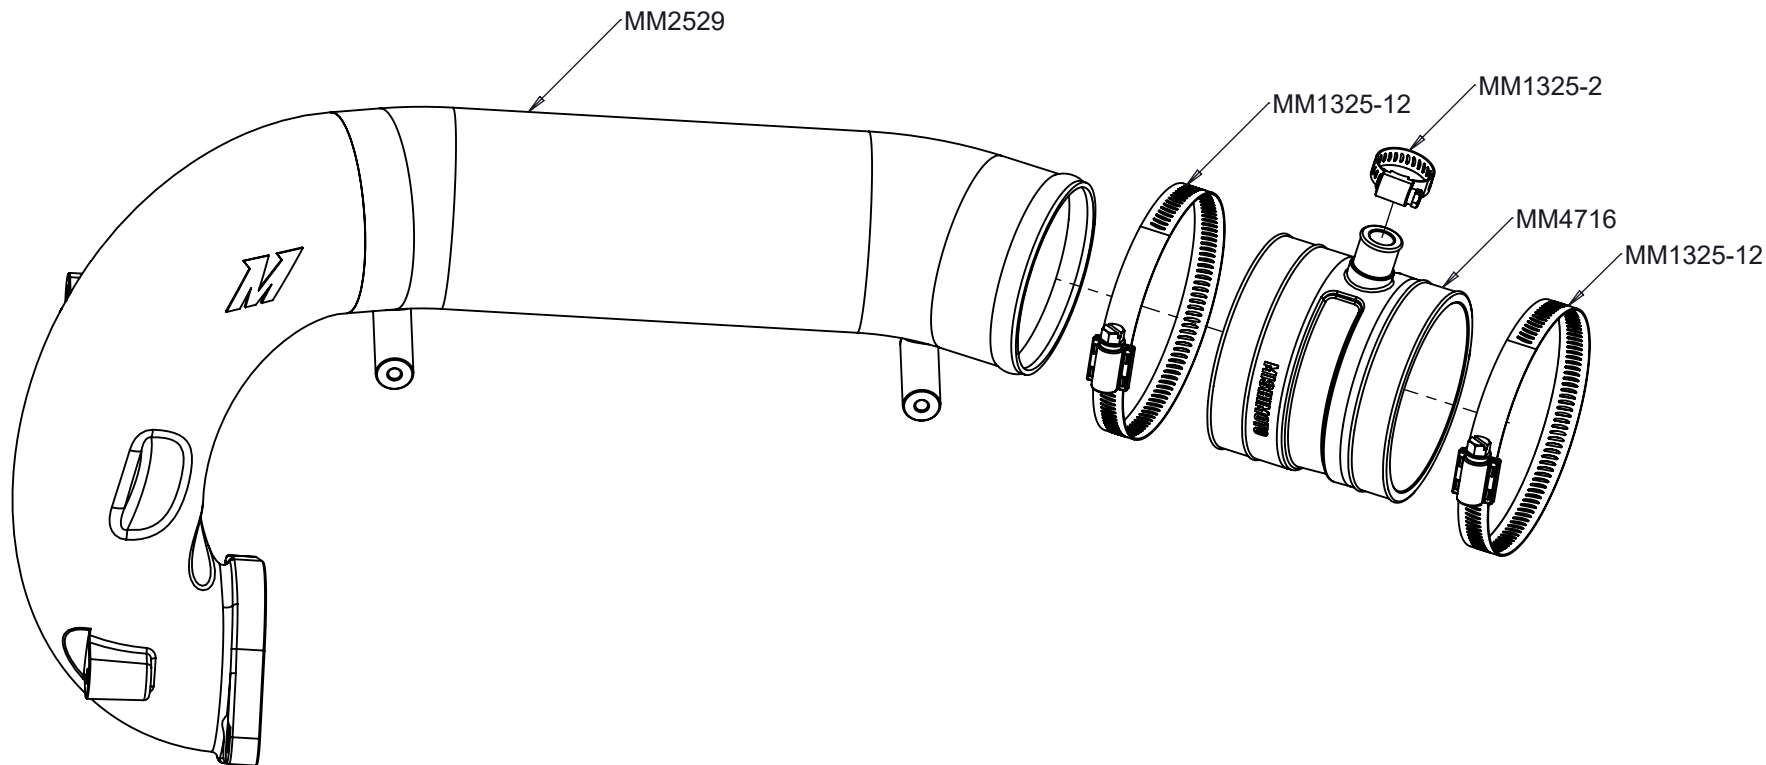

MISHIMOTO

BILL OF MATERIALS

PART NUMBER	DESCRIPTION	QUANTITY
MM2529	INLET PIPE	1
MM4716	COUPLER	1
MM1325-2	12-20MM WORM GEAR CLAMP	1
MM1325-12	80-100MM WORM GEAR CLAMP	2

FOR QUESTIONS OR ASSISTANCE WITH YOUR MISHIMOTO PRODUCT,
CONTACT US AT 1.877.GOMISHI OR SUPPORT@MISHIMOTO.COM