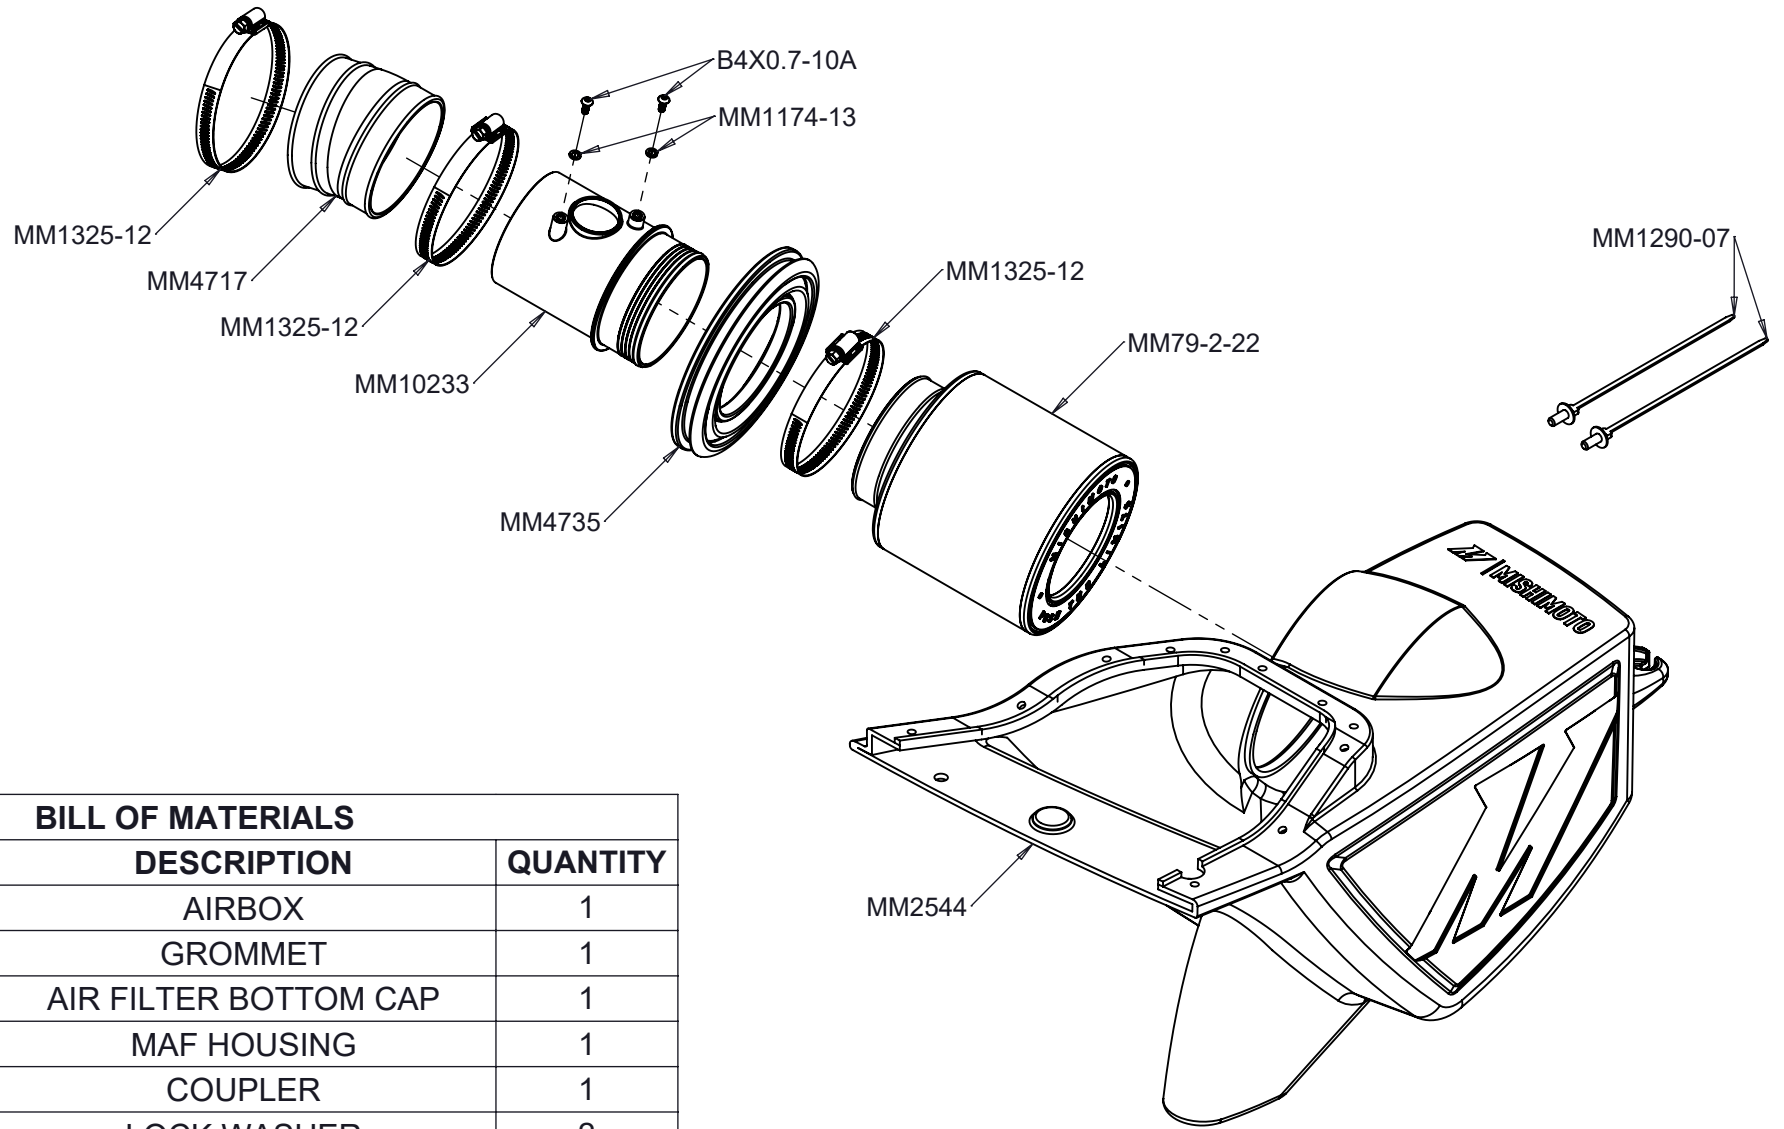

MISHIMOTO

BILL OF MATERIALS

PART NUMBER	DESCRIPTION	QUANTITY
MM2544	AIRBOX	1
MM4735	GROMMET	1
MM79-2-22	AIR FILTER BOTTOM CAP	1
MM10233	MAF HOUSING	1
MM4717	COUPLER	1
MM1174-13	LOCK WASHER	2
B4X0.7-10A	M4 BUTTON HEAD BOLT	2
MM1325-12	80-100MM WORM GEAR CLAMP	3
MM1290-07	TREE CLIP ZIP TIE	2