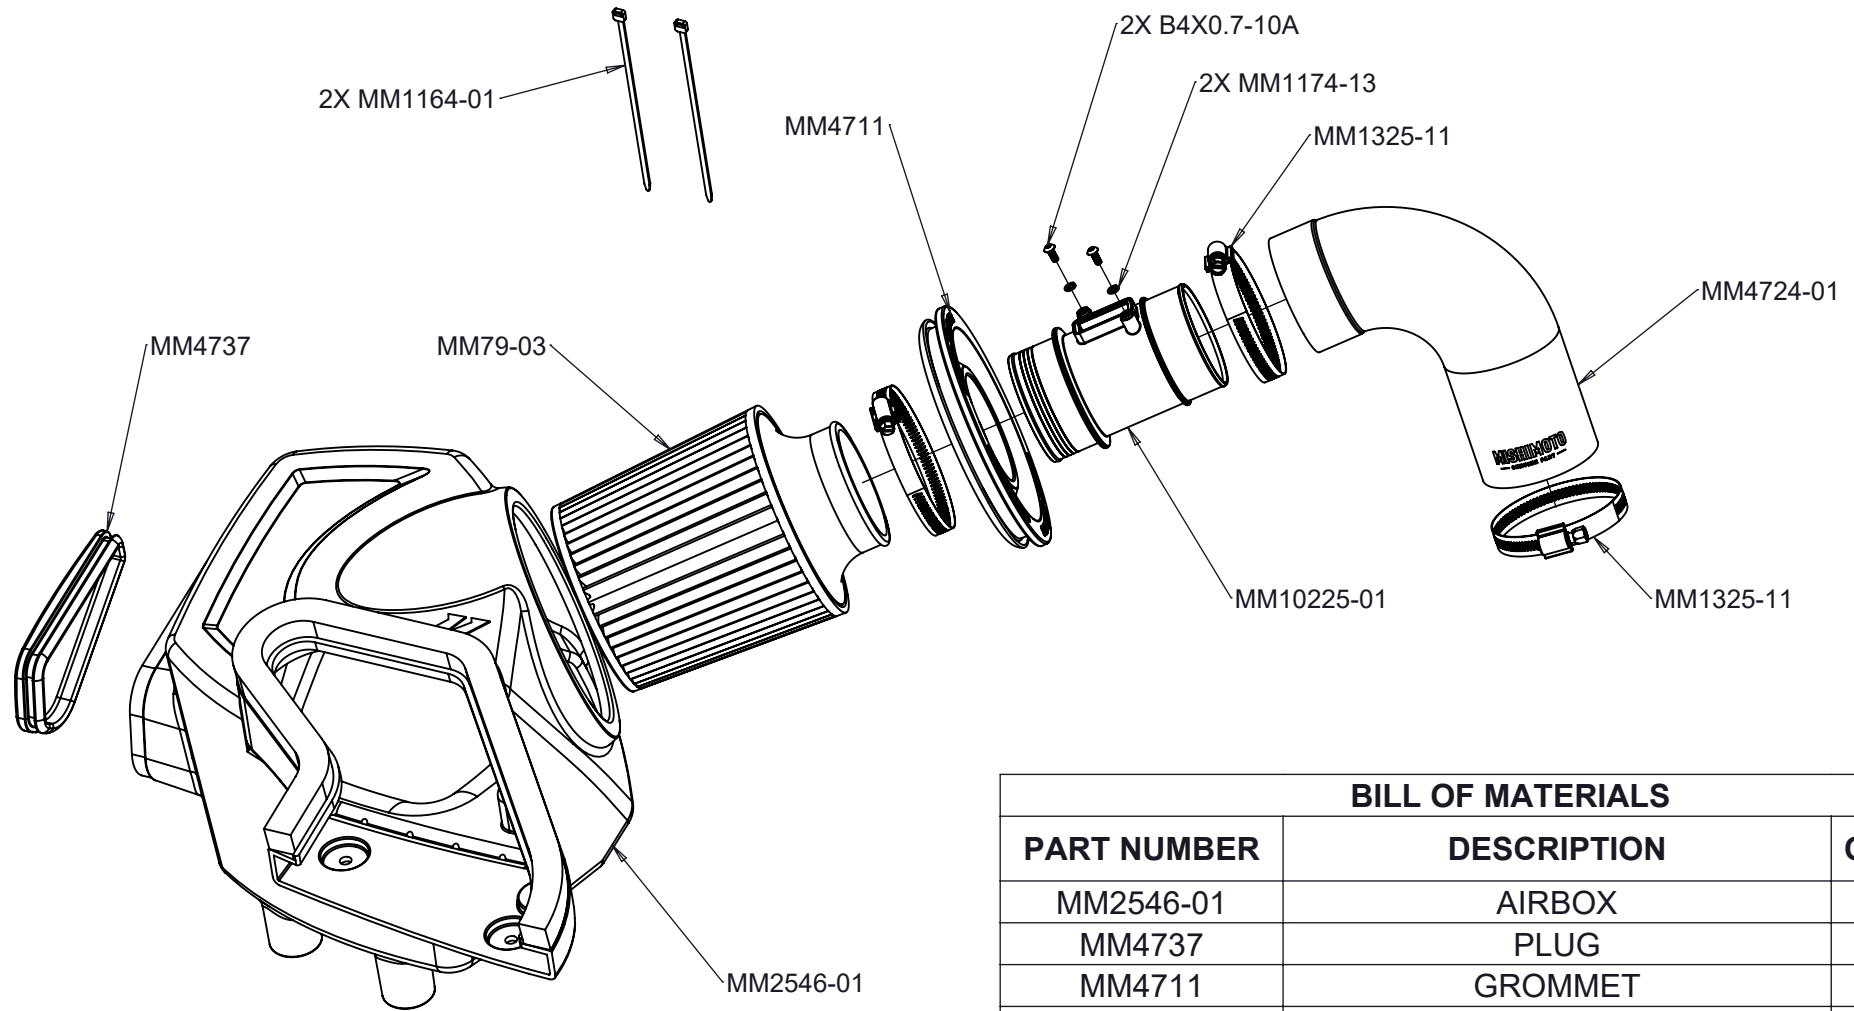

MISHIMOTO

BILL OF MATERIALS

PART NUMBER	DESCRIPTION	QUANTITY
MM2546-01	AIRBOX	1
MM4737	PLUG	1
MM4711	GROMMET	1
MM10225-01	MAF HOUSING	1
MM4724-01	COUPLER	1
MM1174-13	M4 LOCK WASHER	2
B4X0.7-10A	M4X10MM BUTTON HEAD BOLT	2
MM1325-11	70-90MM WORM GEAR CLAMP	2
MM79-03	AIR FILTER	1
-	AIR FILTER CLAMP	1
MM1164-01	ZIP TIES	2