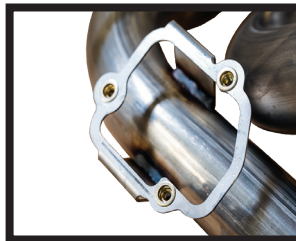

THE SOUNDS OF N55/B58 PERFORMANCE.

THE AWE PERFORMANCE LINE FOR THE BMW F3X 335i/435i/340i/440i

N55 MOTORS (335i/435i)

B58 MOTORS (340i/440i)

AWE TOURING EDITION AXLEBACK EXHAUST

Patented drone-killing 180 Technology®, T304L stainless construction, and aggressive tip options. This is the perfect axleback to compliment the N55 & B58.

AWE NON-RESONATED PERFORMANCE MID PIPES

Performance Mid Pipes can be paired to the stock exhaust, or match them up with an AWE Touring Edition for maximum bolt-on rumble.

AWE EXHAUST SUITE FOR THE BMW F3X 335i/435i/340i/440i

SKU	APPLICATION	CONFIGURATION	180 TECHNOLOGY®	# OF TIPS	TIP SIZE	TIP FINISH	VOLUME GUIDE
3015-11024	F3X 335i/435i	Non-Resonated Mid Pipe	N/A	N/A	N/A	N/A	🔊🔊🔊🔊🔊
3010-32024	F3X 335i/435i	Axleback Exhaust	Yes	2	90mm	Chrome Silver	🔊🔊🔊🔊🔊
3010-33028	F3X 335i/435i	Axleback Exhaust	Yes	2	90mm	Diamond Black	🔊🔊🔊🔊🔊
3010-32026	F3X 335i/435i	Axleback Exhaust	Yes	2	102mm	Chrome Silver	🔊🔊🔊🔊🔊
3010-33030	F3X 335i/435i	Axleback Exhaust	Yes	2	102mm	Diamond Black	🔊🔊🔊🔊🔊
3015-11028	F3X 340i/440i	Non-Resonated Mid Pipe	N/A	N/A	N/A	N/A	🔊🔊🔊🔊🔊
301032032	F3X 340i/440i	Axleback Exhaust	Yes	2	90mm	Chrome Silver	🔊🔊🔊🔊🔊
3010-33040	F3X 340i/440i	Axleback Exhaust	Yes	2	90mm	Diamond Black	🔊🔊🔊🔊🔊
3010-32034	F3X 340i/440i	Axleback Exhaust	Yes	2	102mm	Chrome Silver	🔊🔊🔊🔊🔊
3010-33042	F3X 340i/440i	Axleback Exhaust	Yes	2	102mm	Diamond Black	🔊🔊🔊🔊🔊

Performance Mid Pipes are designed with inlets tailored specifically to match factory fitment.

Every Touring Edition Axleback Exhaust features AWE's patented drone-killing 180 Technology®.

Touring Edition Axlebacks feature brackets to secure the factory valve motor safely.