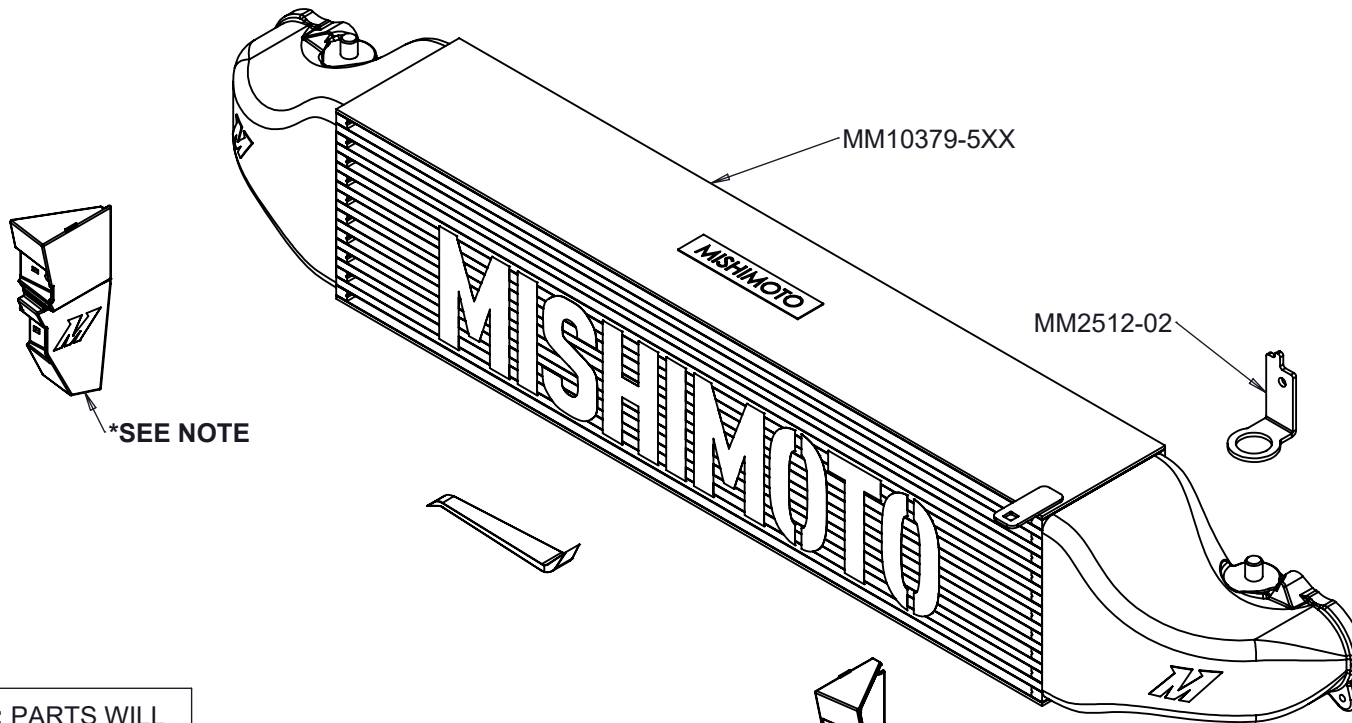

MISHIMOTO

FOR QUESTIONS OR ASSISTANCE WITH YOUR MISHIMOTO PRODUCT,
CONTACT US AT 1.877.GOMISHI OR SUPPORT@MISHIMOTO.COM

BILL OF MATERIALS		
PART NUMBER	DESCRIPTION	QUANTITY
MM10379-5XX	INTERCOOLER ASSEMBLY	1
MM2520XX	PIPING KIT	1

MISHIMOTO

BILL OF MATERIALS		
PART NUMBER	DESCRIPTION	QUANTITY
MM10379-5XX	INTERCOOLER	1
MM2512-01	BRACKET 1	1
MM2512-02	BRACKET 2	1
MM10188	DUCTING	1
MM1525	TOOL	1

MISHIMOTO

BILL OF MATERIALS

PART NUMBER	DESCRIPTION	QUANTITY
MM2520-01	PIPE 1	1
MM2520-02	PIPE 2 ASSEMBLY	1
MM2520-03	PIPE 3 ASSEMBLY	1
MM2523-01	PIPE 1	1
MM2523-02	PIPE 2 ASSEMBLY	1
ORC-260-57.4-V-75	O-RING	2
MM4703-01	COUPLER 1	1
MM4703-02	COUPLER 2	1
MM4710-01	COUPLER 1	1
MM4710-02	COUPLER 2	1
MM4710-03	COUPLER 3	1
MM1325-8	40-60MM WORM GEAR CLAMP	1
MM1325-9	50-70MM WORM GEAR CLAMP	4
MM1325-10	60-80MM WORM GEAR CLAMP	5
B5X0.8-16B	M5 BUTTON HEAD BOLT	2
B6X1.0-20C	M6 BUTTON HEAD BOLT	4
HF6X1.0-10B	M6 HEX HEAD FLANGED BOLT	2
MM1152-26	M5 WASHER	2
MM1163-01	M6 FLANGED LOCK NUT	2
MM1174-22	M5 LOCK WASHER	2
MM1263-04	WEATHER STRIPPING	1
MM1263-06	WEATHER STRIPPING	1
MM1341-05	RUBBER MOUNT	2