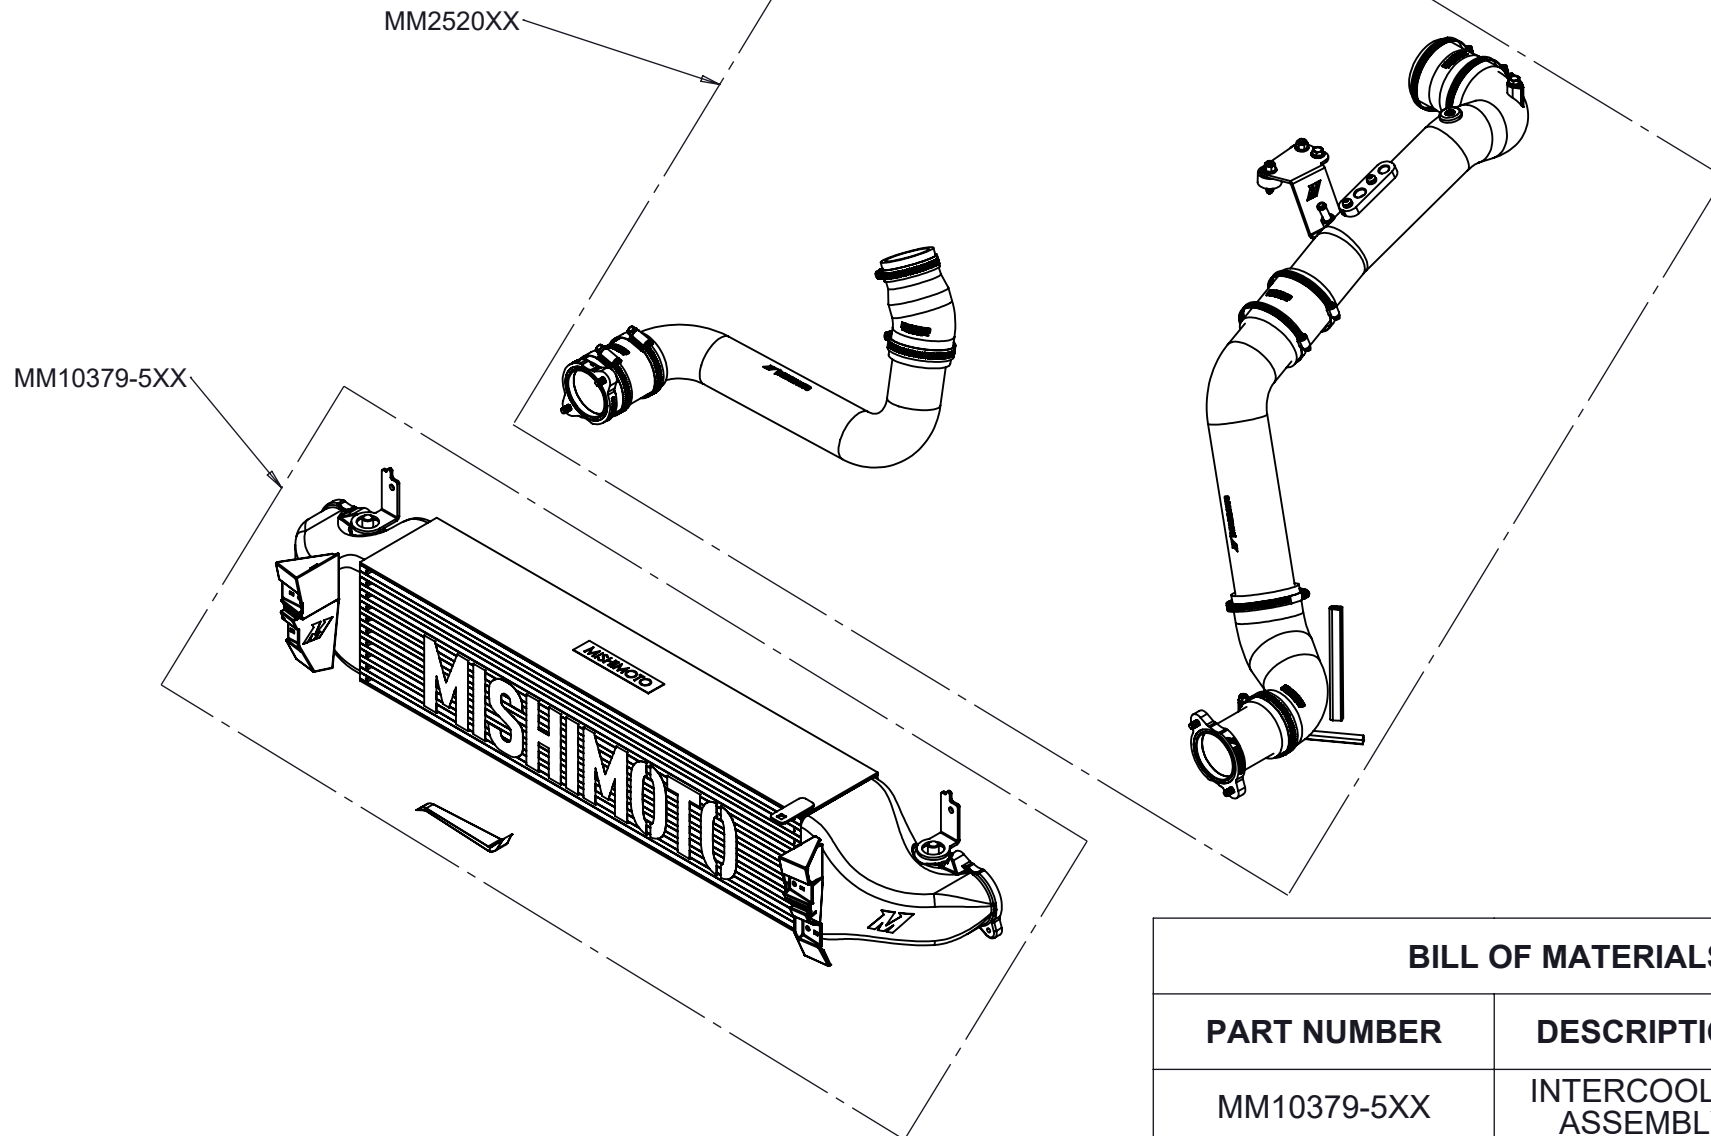

MISHIMOTO

FOR QUESTIONS OR ASSISTANCE WITH YOUR MISHIMOTO PRODUCT,
CONTACT US AT 1.877.GOMISHI OR SUPPORT@MISHIMOTO.COM

BILL OF MATERIALS		
PART NUMBER	DESCRIPTION	QUANTITY
MM10379-5XX	INTERCOOLER ASSEMBLY	1
MM2520XX	PIPING KIT	1

MISHIMOTO

BILL OF MATERIALS		
PART NUMBER	DESCRIPTION	QUANTITY
MM10379-5XX	INTERCOOLER	1
MM2512-01	BRACKET 1	1
MM2512-02	BRACKET 2	1
MM10188	DUCTING	1
MM1525	TOOL	1

MISHIMOTO

BILL OF MATERIALS

PART NUMBER	DESCRIPTION	QUANTITY
MM2520-01	PIPE 1	1
MM2520-02	PIPE 2 ASSEMBLY	1
MM2520-03	PIPE 3 ASSEMBLY	1
MM2523-01	PIPE 1	1
MM2523-02	PIPE 2 ASSEMBLY	1
ORC-260-57.4-V-75	O-RING	2
MM4703-01	COUPLER 1	1
MM4703-02	COUPLER 2	1
MM4710-01	COUPLER 1	1
MM4710-02	COUPLER 2	1
MM4710-03	COUPLER 3	1
MM1325-8	40-60MM WORM GEAR CLAMP	1
MM1325-9	50-70MM WORM GEAR CLAMP	4
MM1325-10	60-80MM WORM GEAR CLAMP	5
B5X0.8-16B	M5 BUTTON HEAD BOLT	2
B6X1.0-20C	M6 BUTTON HEAD BOLT	4
HF6X1.0-10B	M6 HEX HEAD FLANGED BOLT	2
MM1152-26	M5 WASHER	2
MM1163-01	M6 FLANGED LOCK NUT	2
MM1174-22	M5 LOCK WASHER	2
MM1263-04	WEATHER STRIPPING	1
MM1263-06	WEATHER STRIPPING	1
MM1341-05	RUBBER MOUNT	2